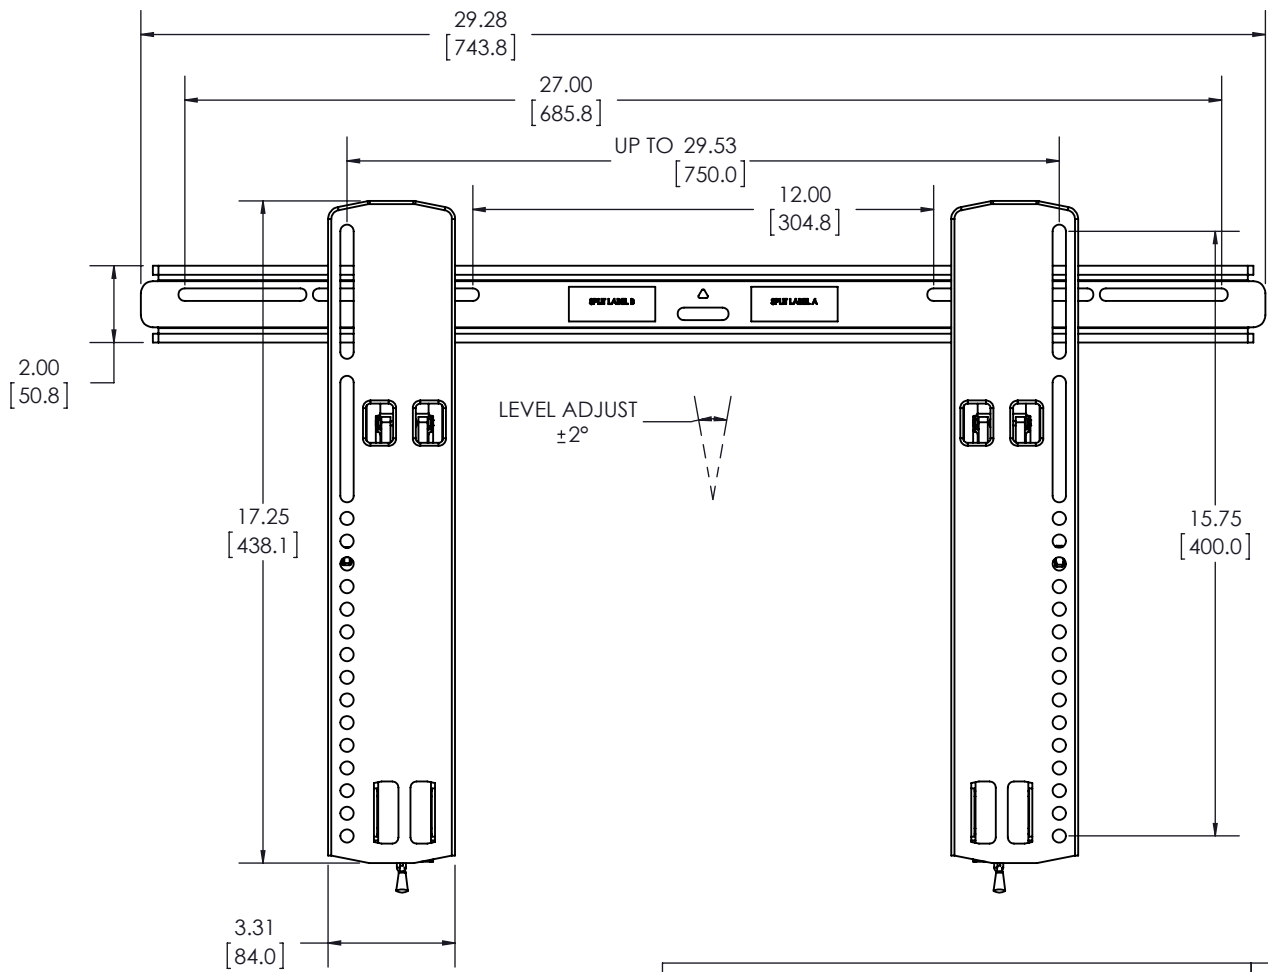

C

B

A

C

B

A

<p>THE INFORMATION AND DESIGNS CONTAINED IN THIS DRAWING ARE CONFIDENTIAL AND THE PROPRIETARY PROPERTY OF MILESTONE AV TECHNOLOGIES NEITHER THIS DESIGN NOR ANY INFORMATION CONTAINED IN THIS DRAWING MAY BE REPRODUCED OR DISCLOSED TO OTHERS WITHOUT THE EXPRESS WRITTEN CONSENT OF MILESTONE AV TECHNOLOGIES. 本图纸所包含的信息和设计均系 Milestone 机密和知识产权，本图纸包含的设计和信在未经 Milestone 允许情况下均不得复制或泄露</p>			<p>CAD GENERATED DRAWING. DO NOT MANUALLY UPDATE. CAD 制图，非手工更新</p>		<p>SANUS 6436 CITY WEST PKWY EDEN PRAIRIE MN, 55344 PHONE: 866-977-3901 FAX: 877-894-6918</p>	
<p>DRAWN BY 绘图者: JV</p>		<p>DATE: 4/15/2014</p>		<p>DESCRIPTION 描述: VLT16</p>		
<p>ENG APPROVAL 工程批准</p>		<p>MFG APPROVAL 制造批准</p>		<p>QA APPROVAL 品质批准</p>		
<p>SHEET 清 1 OF 单 1</p>		<p>SCALE 比例: 1:8</p>		<p>SIZER 寸 DWG. NO. 图纸编号: 6805-002132-XXX</p>		
				<p>REV. 修订</p>		