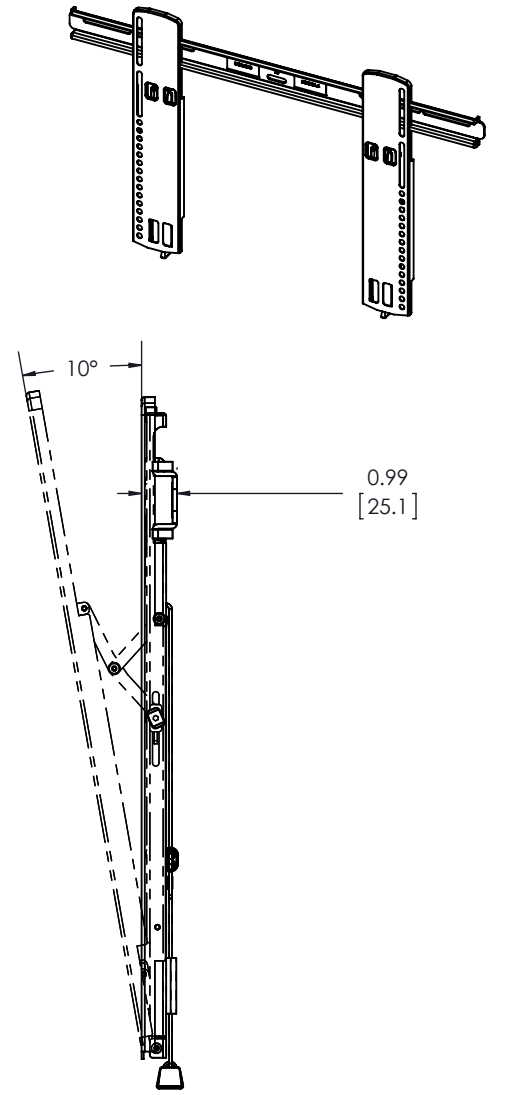

C

B

A

C

B

A

<p>THE INFORMATION AND DESIGNS CONTAINED IN THIS DRAWING ARE CONFIDENTIAL AND THE PROPRIETARY PROPERTY OF MILESTONE AV TECHNOLOGIES NEITHER THIS DESIGN NOR ANY INFORMATION CONTAINED IN THIS DRAWING MAY BE REPRODUCED OR DISCLOSED TO OTHERS WITHOUT THE EXPRESS WRITTEN CONSENT OF MILESTONE AV TECHNOLOGIES. 本图纸所包含的信息和设计均系 Milestone 机密和知识产权，本图纸包含的设计和信在未经 Milestone 允许情况下均不得复制或泄露</p>			<p>CAD GENERATED DRAWING. DO NOT MANUALLY UPDATE. CAD 制图，非手工更新</p>		<p>SANUS 6436 CITY WEST PKWY EDEN PRAIRIE MN, 55344 PHONE: 866-977-3901 FAX: 877-894-6918</p>	
<p>DRAWN BY 绘图者: JV</p>		<p>DATE: 4/15/2014</p>		<p>DESCRIPTION 描述: VLT16</p>		
<p>ENG APPROVAL 工程批准</p>		<p>MFG APPROVAL 制造批准</p>		<p>QA APPROVAL 品质批准</p>		
<p>SHEET 清 1 OF 单 1</p>		<p>SCALE 比例: 1:8</p>		<p>SIZER 寸 DWG. NO. 图纸编号: 6805-002132-XXX</p>		
				<p>REV. 修订</p>		