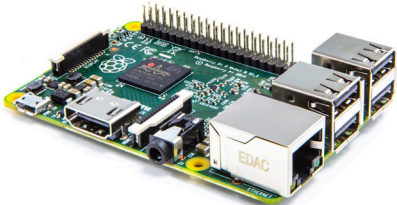

Raspberry Pi Microcomputer