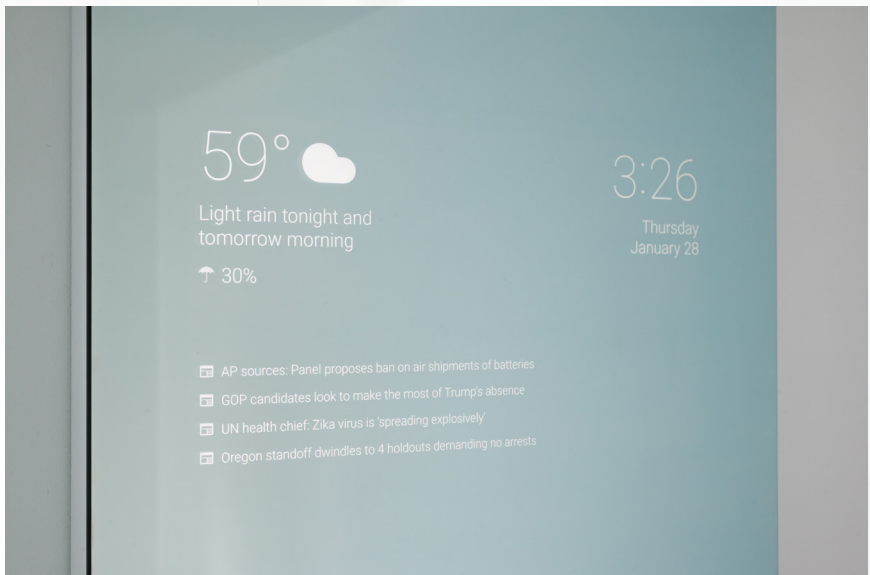

## How does it work?

It combines our VanityVision Mirror, a TV, and a micro computer running Windows 10, Android, or Linux.

Frameless smart mirror by Max Braun

Display weather forecasts, sports scores, Facebook updates, and more

# VanityVision Smart Mirror

The VanityVision Smart Mirror is the cutting edge of **hidden display technology**. It is the perfect balance of reflection and transparency, and offers superior quality compared with a two way mirror, providing a tint-free view of text and pictures.